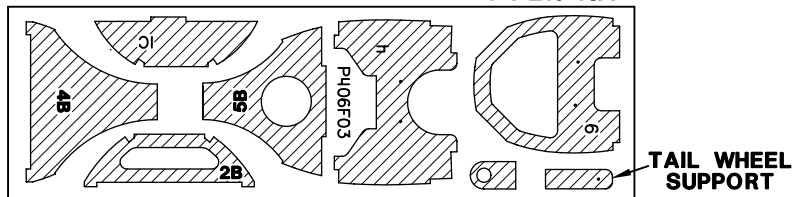

P406F01

1 PER KIT

1/32" X 24-7/8" X 5" PLY

P406F02

1 PER KIT

1/8" X 5-1/2" X 17-3/4" PLY

STAB SUPPORT CRUTCH

P406F03

1 PER KIT

1/8" X 5-1/2" X 17-3/4" PLY

P406F04

1 PER KIT

1/8" X 5-1/2" X 14-1/2" PLY

P406F05

1 PER KIT

1/8" X 5-1/2" X 23-5/8" PLY