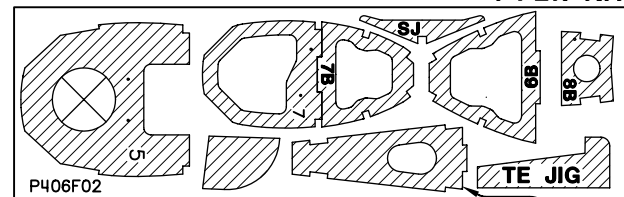

P406F01

1 PER KIT

1/32" X 24-7/8" X 5" PLY

P406F02

1 PER KIT

1/8" X 5-1/2" X 17-3/4" PLY

STAB SUPPORT CRUTCH

P406F03

1 PER KIT

1/8" X 5-1/2" X 17-3/4" PLY

P406F04

1 PER KIT

1/8" X 5-1/2" X 14-1/2" PLY

P406F05

1 PER KIT

1/8" X 5-1/2" X 23-5/8" PLY

P406F06

1 PER KIT

1/8" X 4-1/8" X 27" PLY

P406F07

1 PER KIT

1/8" X 5-1/2" X 23-5/8" PLY

P406F08

2 PER KIT